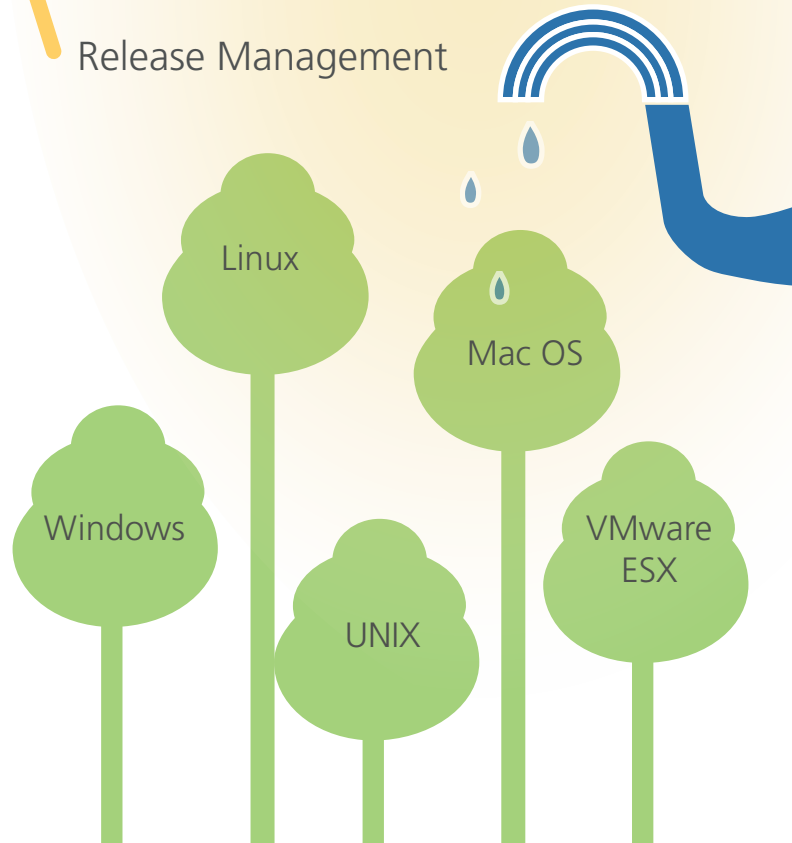

More Transparency

boom is a Java-based operations management ★ solution, which offers a maximum of cross-platform compatibility. This sheds light on the dark of your IT environment.

Legal Notices

Name and Address.

BLUE ELEPHANT SYSTEMS GmbH
Zettachring 2
70567 Stuttgart
Federal Republic of Germany

Authorized Representative.

Joachim Hörnle
Chief Executive Officer

Registration.

Stuttgart District Court HRB 24106

VAT ID No.

DE216394501

Copyright.

All Rights reserved. Text, images, graphics, sound, animation and videos as well as the arrangement of the same on our website are protected by copyright and other commercial protective rights. The content of this website may not be copied, disseminated, altered or made accessible to third parties for commercial purposes. Our website may also contain pictures subject to third party copyrights.

Trademarks.

Unless otherwise specified, all trademarks on our website are protected under trademark law. This applies, in particular, to Blue Elephant Systems' trademarks, company logos, and emblems. The marks and design elements used on our website are intellectual property of Blue Elephant Systems GmbH. This website does not grant a license for the use of intellectual property of Blue Elephant Systems GmbH or third parties.

Contact.

+49-(0)711-400425-25

+49-(0)711-400425-05

info[at]blue-elephant-systems.com