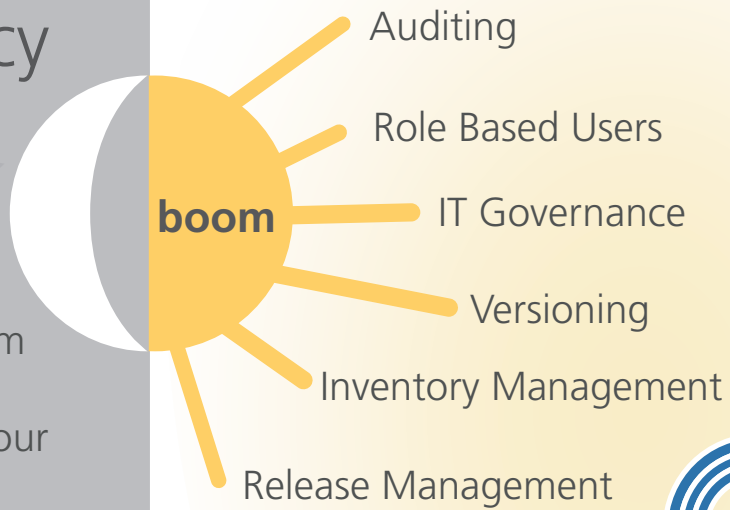

More Transparency

boom is a Java-based operations management ★ solution, which offers a maximum of cross-platform compatibility. This sheds light on the dark of your IT environment.

Legal Notices

Name and Address.

BLUE ELEPHANT SYSTEMS GmbH
Zettachring 2
70567 Stuttgart
Federal Republic of Germany

Authorized Representative.

Joachim Hörnle
Chief Executive Officer

Registration.

Stuttgart District Court HRB 24106

VAT ID No.

DE216394501

Copyright.

All Rights reserved. Text, images, graphics, sound, animation and videos as well as the arrangement of the same on our website are protected by copyright and other commercial protective rights. The content of this website may not be copied, disseminated, altered or made accessible to third parties for commercial purposes. Our website may also contain pictures subject to third party copyrights.

Trademarks.

Unless otherwise specified, all trademarks on our website are protected under trademark law. This applies, in particular, to Blue Elephant Systems' trademarks, company logos, and emblems. The marks and design elements used on our website are intellectual property of Blue Elephant Systems GmbH. This website does not grant a license for the use of intellectual property of Blue Elephant Systems GmbH or third parties.

Contact.

+49-(0)711-400425-25

+49-(0)711-400425-05

info[at]blue-elephant-systems.com