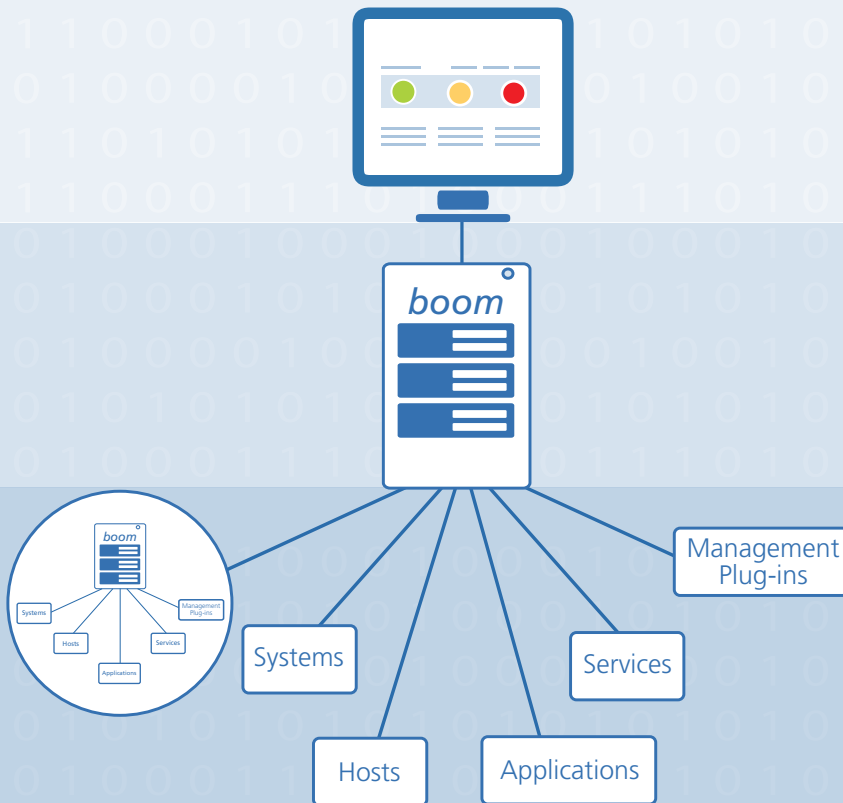

# Boost Productivity in IT Operations

**Consolidation:**

Merge all systems, hosts, applications and services into one solution to detect, solve and prevent problems.

**Proactive:**

Use autonomous monitoring capabilities to prevent failures of your IT as early as possible.

**Simplicity:**

Increase customer satisfaction with an easy-to-use single enterprise-class management solution.

**Transparency:**

Get the full view of hardware, software and user rights for versioning, auditing, release and inventory management.

## Early-warning System

GUI

SERVER

AGENT

**boom** (business open operations manager) enables you to consolidate large, heterogeneous environments and multiple legacy tools into a single and transparent management solution. With its open interfaces you integrate additional software, data resources or further processing tools into IT monitoring. This approach allows you to monitor, detect, solve and prevent problems in your IT environment within one GUI as early as possible.

## Automated and Proactive

**boom** relies on automated monitoring with integrated alarm and problem-analysis functions which allow the proactive protection against errors and failures. Data collected by agents are evaluated, correlated and deduplicated before relevant data is sent to the management database of the **boom** Server. If necessary, the agents also act as independent monitoring stations to monitor devices remotely. All of this happens with minimal network traffic.